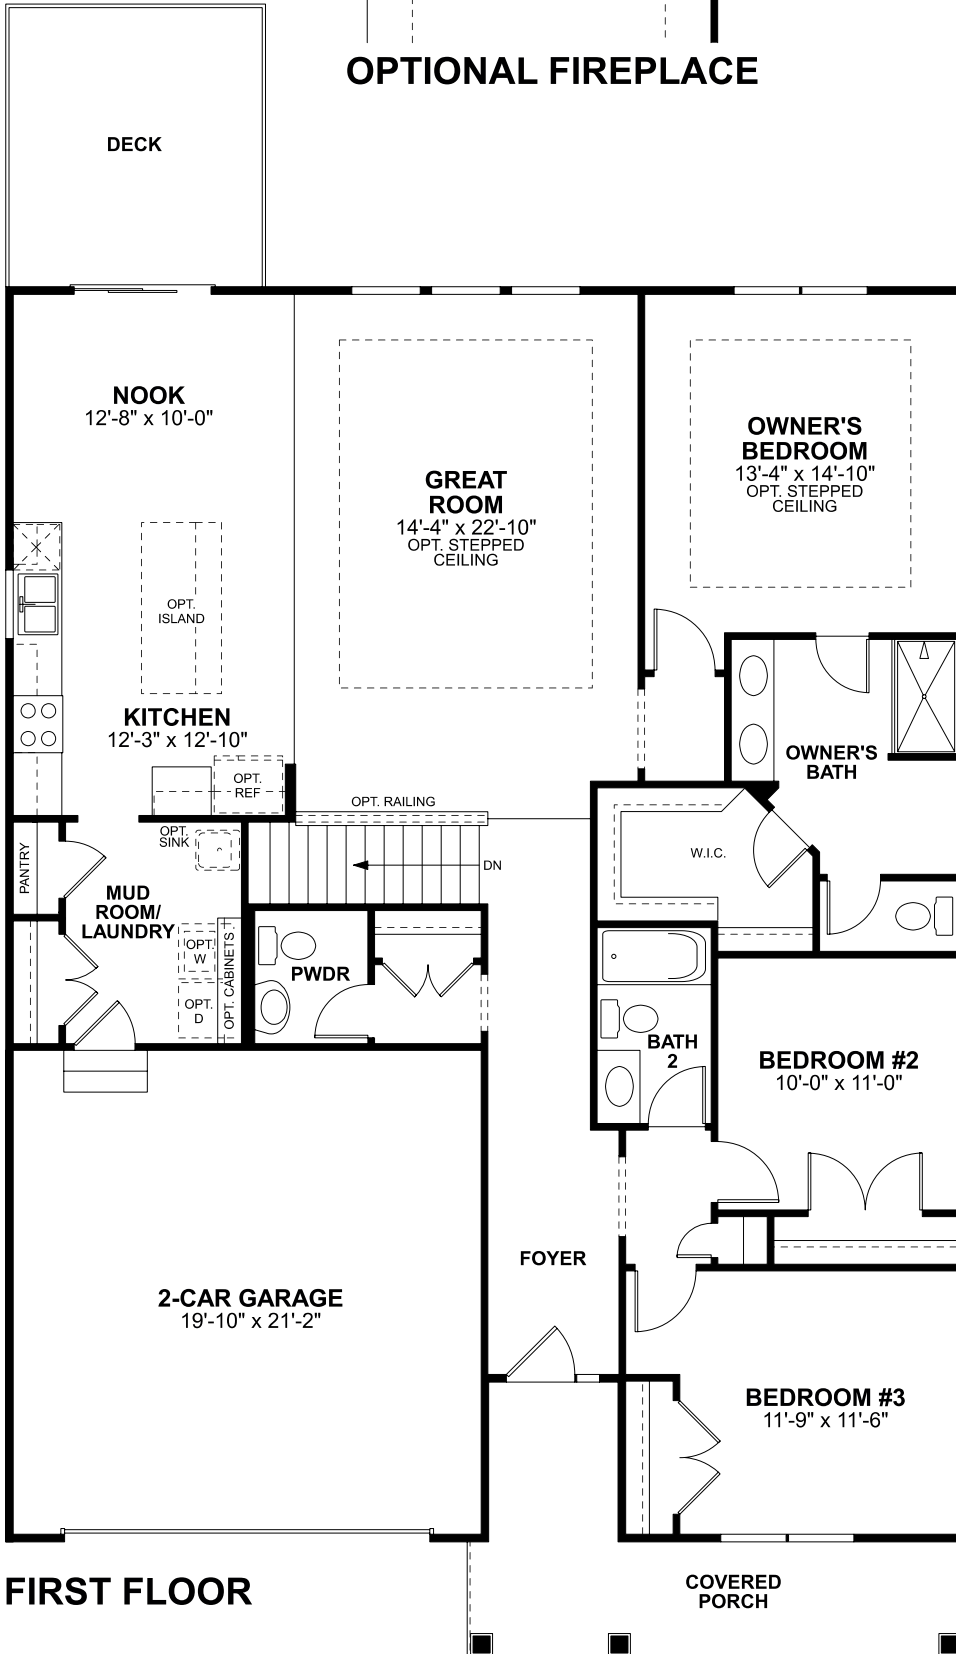

DET-APPLETON-II-VARIOUS PLANS-PARK CREEK

OPTIONAL DELUXE OWNER'S BATH