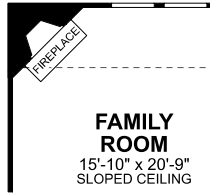

HOUS-5102-SABINE-50' PREMIER SERIES

OPTIONAL FIREPLACE

FIRST FLOOR

OPTIONAL BUILT-IN KITCHEN

OPTIONAL BEDROOM #4/BATH #3

OPTIONAL BATH #3 SHOWER

OPTIONAL LUXURY OWNER'S BATH W/ DROP-IN TUB

OPTIONAL STUDY #2