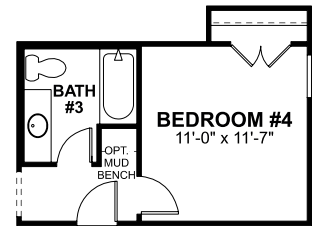

HOUS-5102-SABINE-50' PREMIER SERIES

OPTIONAL FIREPLACE

FIRST FLOOR

OPTIONAL BUILT-IN KITCHEN

OPTIONAL BEDROOM #4/BATH #3

OPTIONAL BATH #3 SHOWER

OPTIONAL LUXURY OWNER'S BATH W/ DROP-IN TUB

OPTIONAL STUDY #2