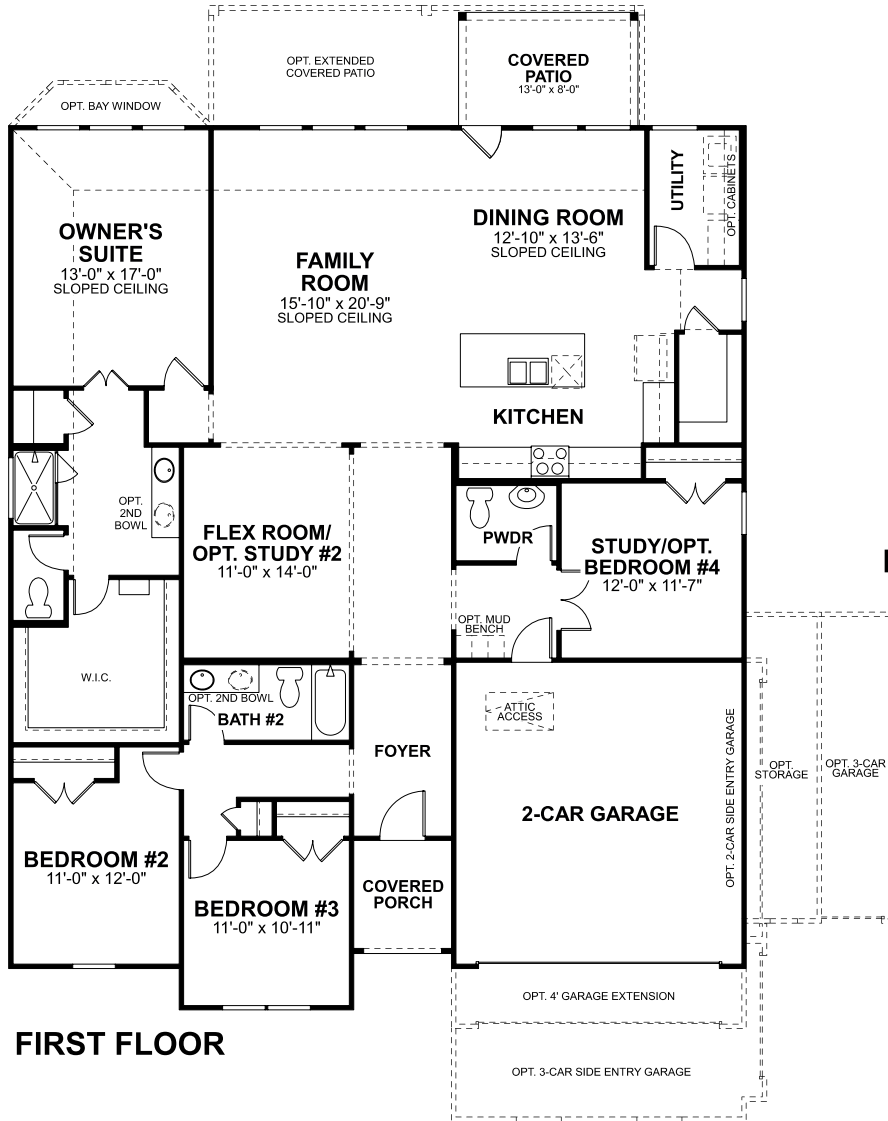

HOUS-5102-SABINE-50' PREMIER SERIES

OPTIONAL FIREPLACE

FIRST FLOOR

OPTIONAL BUILT-IN KITCHEN

OPTIONAL BEDROOM #4/BATH #3

OPTIONAL BATH #3 SHOWER

OPTIONAL LUXURY OWNER'S BATH W/ DROP-IN TUB

OPTIONAL STUDY #2