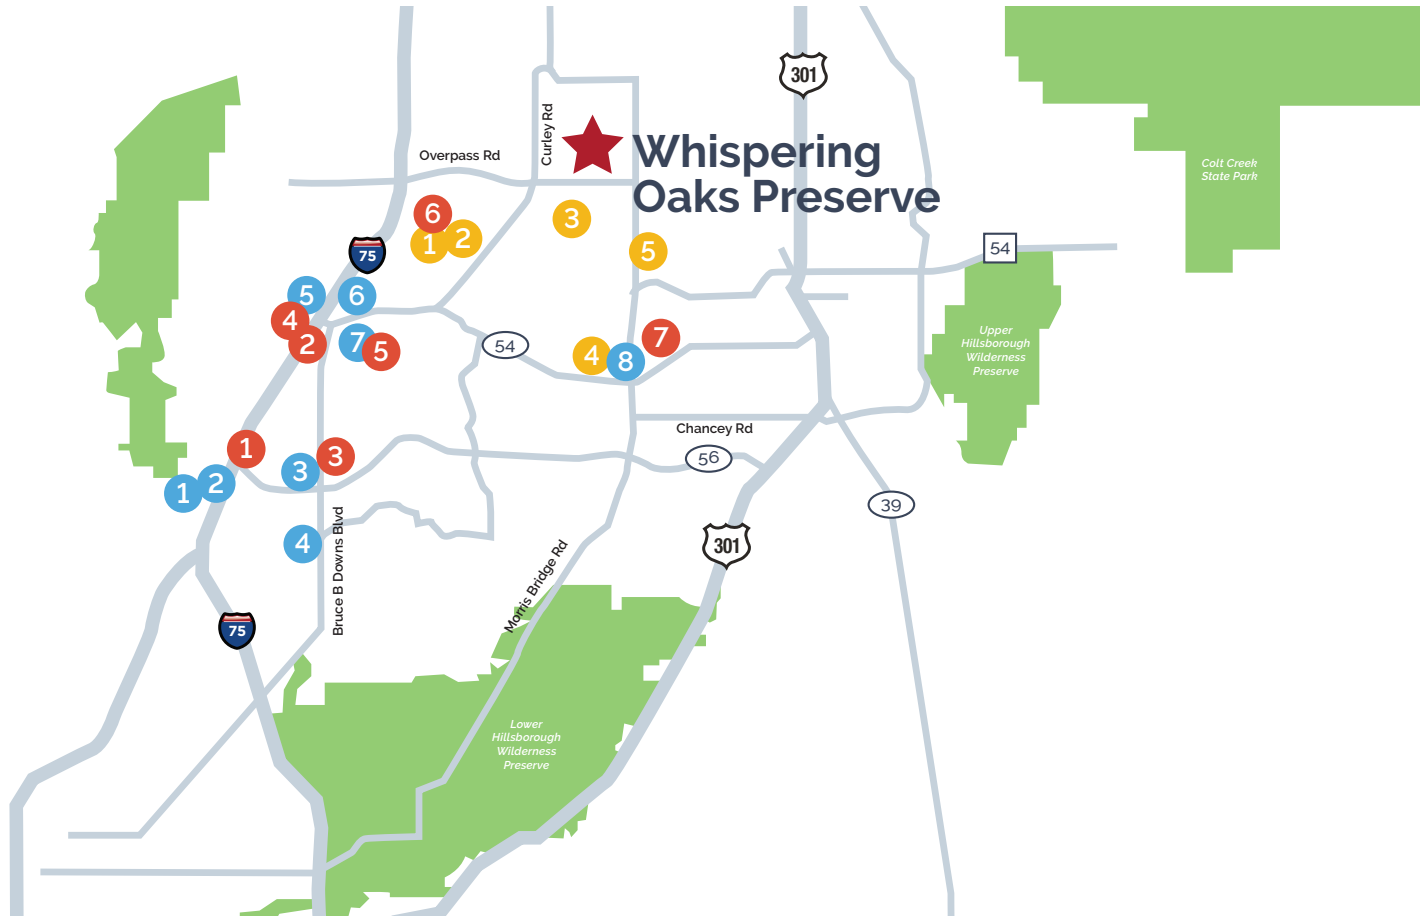

# Whispering Oaks Preserve Area Map

## Shopping

- 1 Aldi
- 2 Tampa Premium Outlets
- 3 Sam's Club
- 4 Target
- 5 The Grove at Wesley Chapel
- 6 Walgreens/Wawa/Chick-Fil-A
- 7 Walmart/Publix
- 8 Publix/Home Depot

## Attractions

- 1 Advent Health - Wesley Chapel
- 2 Be Creative Painting Studio/F45 Gym
- 3 Advent Health—Wesley Chapel
- 4 Highland Ax Throwing/B&B Grove Theater
- 5 Saddlebrook Resort
- 6 Wesley Chapel District Park
- 7 Advent Health Center Ice

## Schools

- 1 Wesley Chapel High School
- 2 Thomas Weightman Middle School
- 3 Watergrass Elementary School
- 4 Pinecrest Academy
- 5 Zephyrhills Christian Academy

[mihomes.com](http://mihomes.com)

M/I Homes builds quality homes in Austin, TX; Charlotte, NC; Chicago, IL; Cincinnati, OH; Columbus, OH; Dallas/Fort Worth, TX; Detroit, MI; Houston, TX; Indianapolis, IN; Minneapolis/St. Paul, MN; Nashville, TN; Orlando, FL; Raleigh, NC; San Antonio, TX; Sarasota, FL; and Tampa, FL.