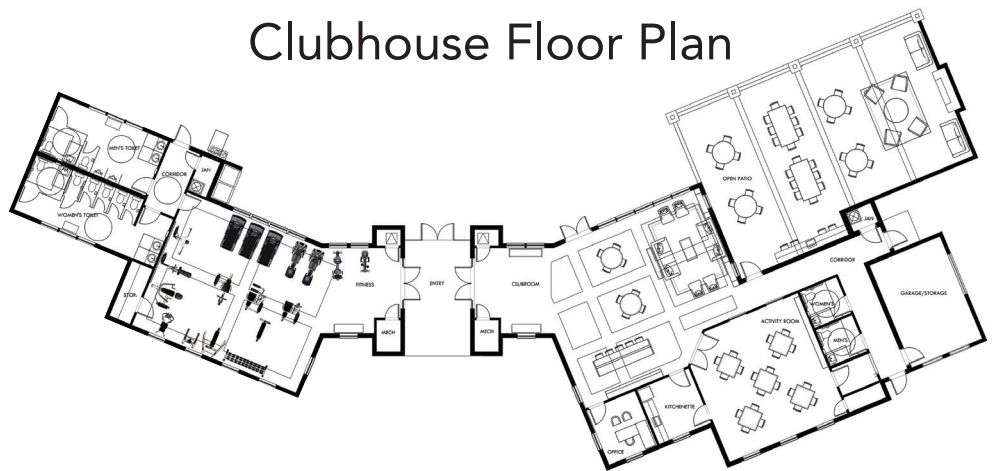

TREVESTA

AMENITIES

- Landscaped 4-Acre Site
- Resort Style Pool with Beach Entry
- Interactive Splash Park
- Trevesta Play Zone
- Lakeside Trail
- Poolside Cabanas

CLUBHOUSE FLOORPLAN

- 5,600 Sq Ft Clubhouse
- Community Activity Director
- Fitness Center with 24-hour Access
- Community Programmed Activities
- Multi-Purpose Rooms

Clubhouse Floor Plan

M/I HOMES