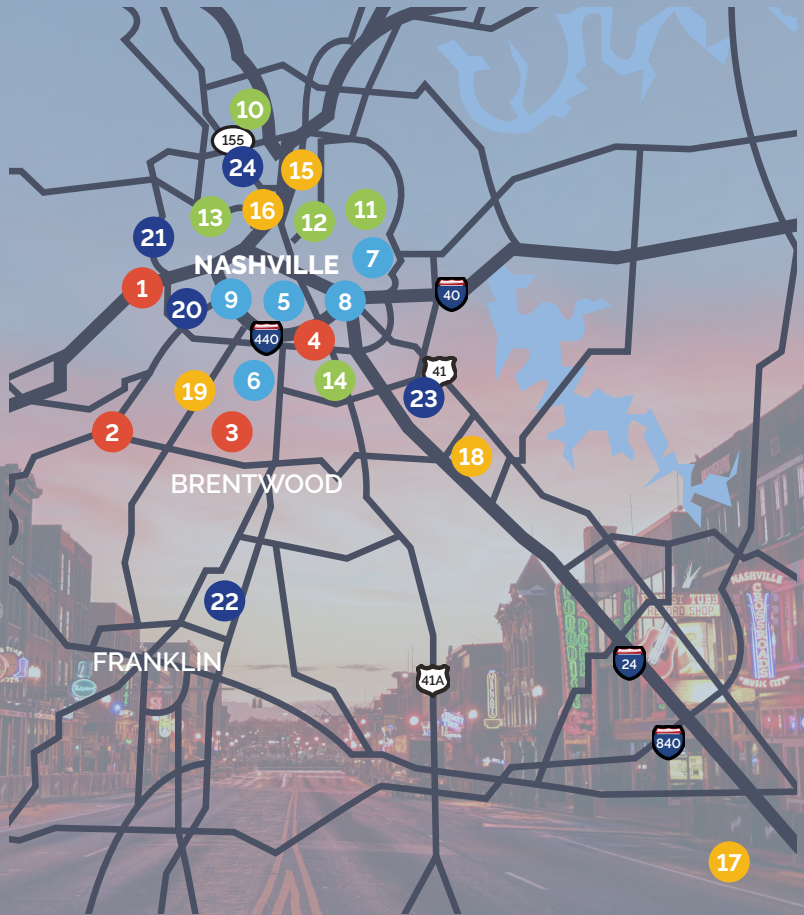

NASHVILLE

PARKS

- 1 Centennial Park
- 2 Warner Parks
- 3 Radner Lake State Park
- 4 Sevier Park

COFFEE

- 5 Frothy Monkey
- 6 The Well Coffeehouse
- 7 Crema Coffee Roasters
- 8 8th & Roast
- 9 Prickly Pear Coffee Co.

FOOD

- 10 Pelato
- 11 Pinewood Social
- 12 Harper's
- 13 The Finch
- 14 The Buttermilk Ranch

EVENTS

- 15 CMA Fest
- 16 Nashville Comedy Festival
- 17 Bonnaroo Music & Arts Festival
- 18 Tennessee Flavors
- 19 Tin Pan South

EMPLOYMENT

- 20 Vanderbilt University and Medical Center
- 21 HCA Healthcare
- 22 Nissan North America
- 23 Amazon
- 24 State of Tennessee