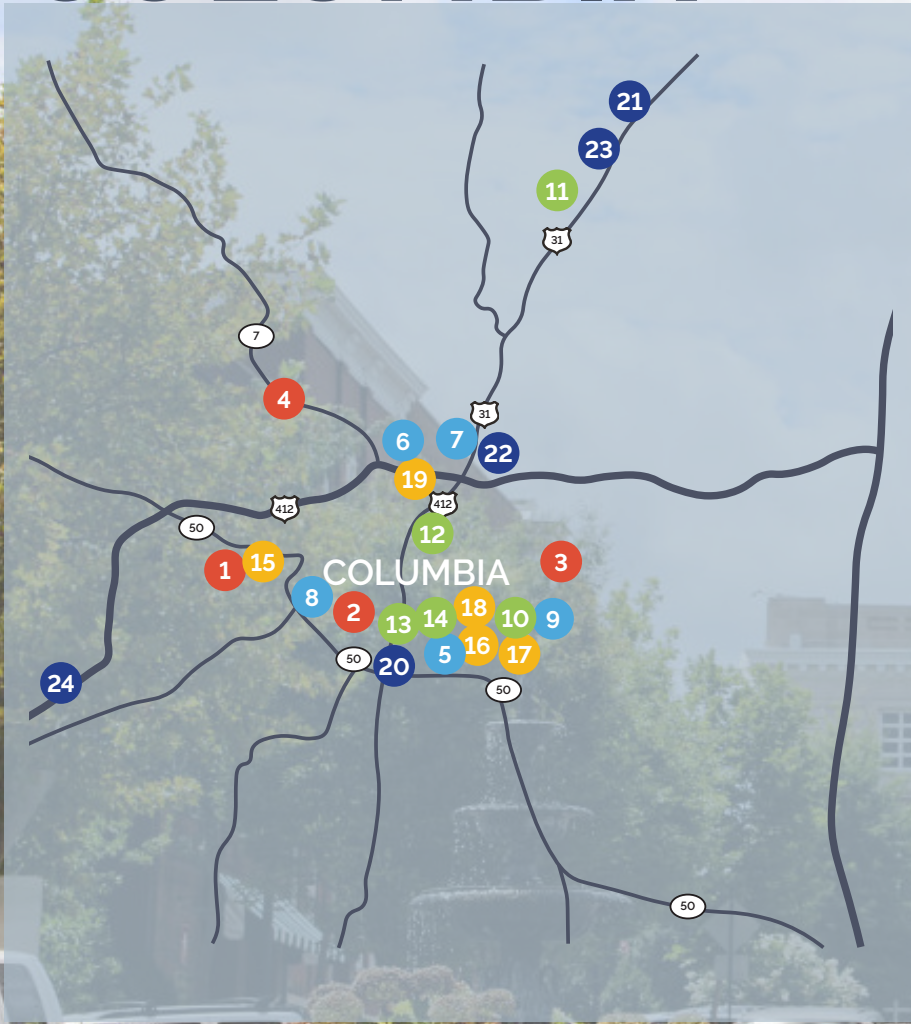

FOOD

- 10 Pelato
- 11 Pinewood Social
- 12 Harper's
- 13 The Finch
- 14 The Buttermilk Ranch

EVENTS

- 15 CMA Fest
- 16 Nashville Comedy Festival
- 17 Bonnaroo Music & Arts Festival
- 18 Tennessee Flavors
- 19 Tin Pan South

EMPLOYMENT

- 20 Vanderbilt University and Medical Center
- 21 HCA Healthcare
- 22 Nissan North America
- 23 Amazon
- 24 State of Tennessee

Centennial Park Parthenon—Nashville, TN

COLUMBIA

PARKS

- 1 Maury County Park
- 2 Woodland Park
- 3 Riverwalk Park
- 4 Chickasaw Trace Park

FOOD

- 10 Town Square Social
- 11 Demos' Restaurant
- 12 Basic Eatery
- 13 Snow White Drive-In
- 14 Island Breeze Bistro

Broadway—Nashville, TN

GALLATIN

PARKS

- 1 Gallatin Miracle Park
- 2 Municipal Park
- 3 Lock 4 Park - The Point
- 4 Thompson Park

EVENTS

- 15 Square Fest
- 16 Third Thursday on Main
- 17 Main Street Festival
- 18 Kids Summer Movie Series
- 19 Market in the Park

COFFEE

- 5 Graham's Coffee Co.
- 6 Kávé at House of Haggai
- 7 Stompin' Grounds Coffee House
- 8 Black Elm Coffee
- 9 Drips Coffee Shop