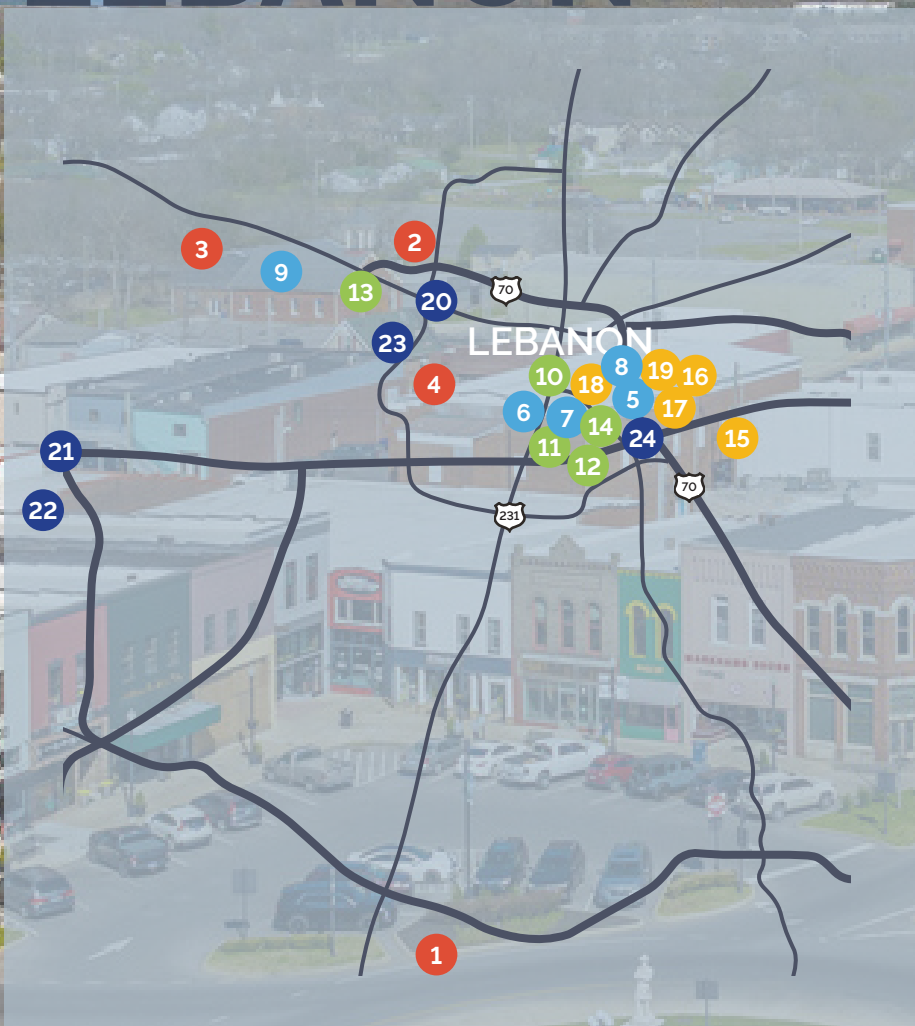

EMPLOYMENT

- 20 Vanderbilt University and Medical Center
- 21 HCA Healthcare
- 22 Nissan North America
- 23 Amazon
- 24 State of Tennessee

Centennial Park Parthenon—Nashville, TN

COLUMBIA

PARKS

- 1 Maury County Park
- 2 Woodland Park
- 3 Riverwalk Park
- 4 Chickasaw Trace Park

EMPLOYMENT

- 20 Maury Regional Health
- 21 General Motors
- 22 Tennessee Farm Bureau
- 23 IBEX Global
- 24 Landmark Ceramics

FOOD

- 10 Prime & Pint
- 11 Peppercorn Scratch Kitchen
- 12 Ollie & Finn's Counter
- 13 Gold's Delicatessen
- 14 Mama Mila's

Ryman Auditorium—Nashville, TN

LEBANON

PARKS

- 1 Cedars of Lebanon State Park
- 2 Don Fox Community Park
- 3 Cairo Bend Community Park & Playground
- 4 South Hartmann Park

EVENTS

- 15 Wilson County Fair
- 16 First Saturday
- 17 Town Square Social - Trivia Night
- 18 Capitol Theatre Movie Nights
- 19 Cedar City Brewing Co. - Bingo Thursday

FOOD

- 10 Town Square Social
- 11 Demos' Restaurant
- 12 Basic Eatery
- 13 Snow White Drive-In
- 14 Island Breeze Bistro

Broadway—Nashville, TN

GALLATIN

PARKS

- 1 Gallatin Miracle Park
- 2 Municipal Park
- 3 Lock 4 Park - The Point
- 4 Thompson Park