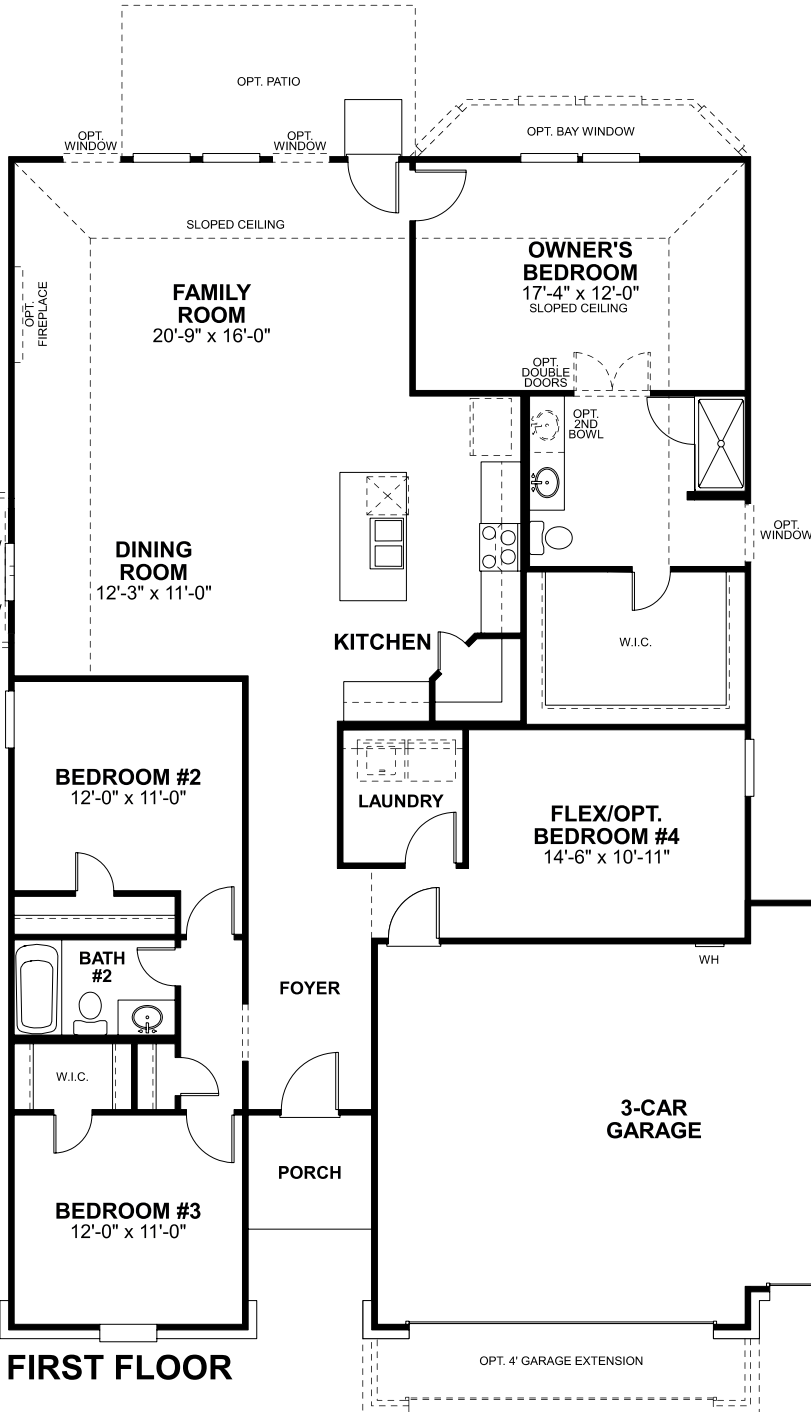

**SANA-BOONE-40' SMART SERIES**

**OPTIONAL COVERED PATIO**

**FIRST FLOOR**

**OPTIONAL DELUXE OWNER'S BATH**

**OPTIONAL DELUXE OWNER'S BATH W/ WATER CLOSET**

**OPTIONAL WATER CLOSET**

**OPTIONAL BEDROOM #4**