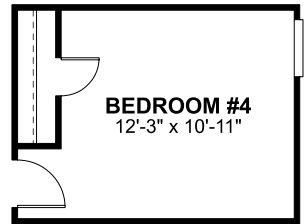

**SANA-BOONE-40' SMART SERIES**

**OPTIONAL COVERED PATIO**

**FIRST FLOOR**

**OPTIONAL DELUXE OWNER'S BATH**

**OPTIONAL DELUXE OWNER'S BATH W/ WATER CLOSET**

**OPTIONAL WATER CLOSET**

**OPTIONAL BEDROOM #4**