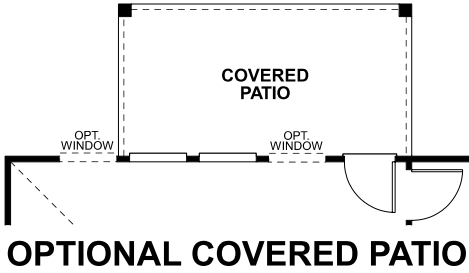

**SANA-BOONE-40' SMART SERIES**

**OPTIONAL COVERED PATIO**

**FIRST FLOOR**

**OPTIONAL DELUXE OWNER'S BATH**

**OPTIONAL DELUXE OWNER'S BATH W/ WATER CLOSET**

**OPTIONAL WATER CLOSET**

**OPTIONAL BEDROOM #4**