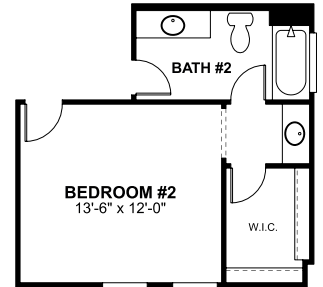

HOUS-5107-SAN GABRIEL-50' PREMIER SERIES

**OPTIONAL
BEDROOM #5/BATH #4**

SECOND FLOOR

OPTIONAL JACK & JILL BATH

OPTIONAL FIREPLACE

**OPTIONAL LUXURY
OWNER'S BATH W/
DROP-IN TUB**

FIRST FLOOR

**OPTIONAL
BUILT-IN KITCHEN**