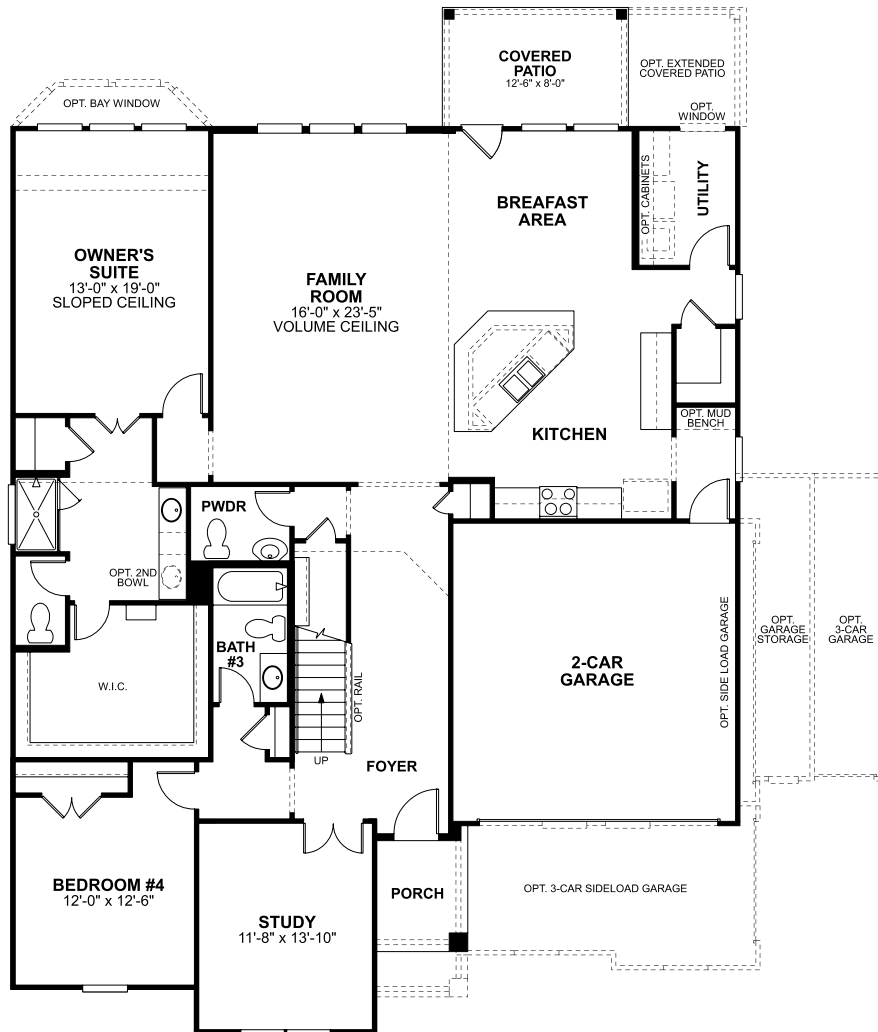

HOUS-5107-SAN GABRIEL-50' PREMIER SERIES

**OPTIONAL
BEDROOM #5/BATH #4**

SECOND FLOOR

OPTIONAL JACK & JILL BATH

OPTIONAL FIREPLACE

**OPTIONAL LUXURY
OWNER'S BATH W/
DROP-IN TUB**

FIRST FLOOR

**OPTIONAL
BUILT-IN KITCHEN**