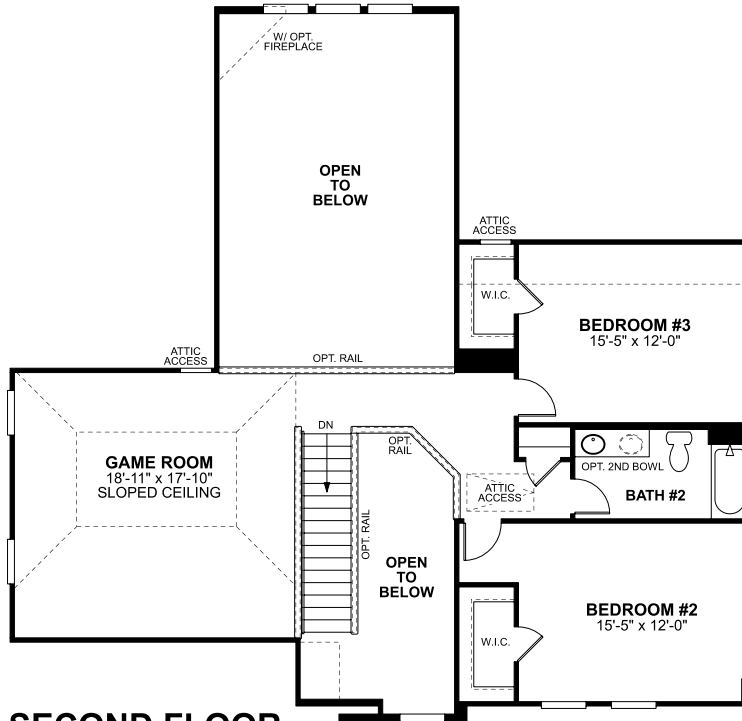

HOUS-5107-SAN GABRIEL-50' PREMIER SERIES

**OPTIONAL
BEDROOM #5/BATH #4**

SECOND FLOOR

OPTIONAL JACK & JILL BATH

OPTIONAL FIREPLACE

**OPTIONAL LUXURY
OWNER'S BATH W/
DROP-IN TUB**

FIRST FLOOR

**OPTIONAL
BUILT-IN KITCHEN**