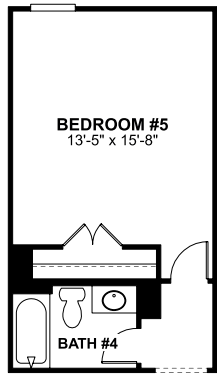

HOUS-5107-SAN GABRIEL-50' PREMIER SERIES

**OPTIONAL
BEDROOM #5/BATH #4**

SECOND FLOOR

OPTIONAL JACK & JILL BATH

OPTIONAL FIREPLACE

**OPTIONAL LUXURY
OWNER'S BATH W/
DROP-IN TUB**

FIRST FLOOR

**OPTIONAL
BUILT-IN KITCHEN**