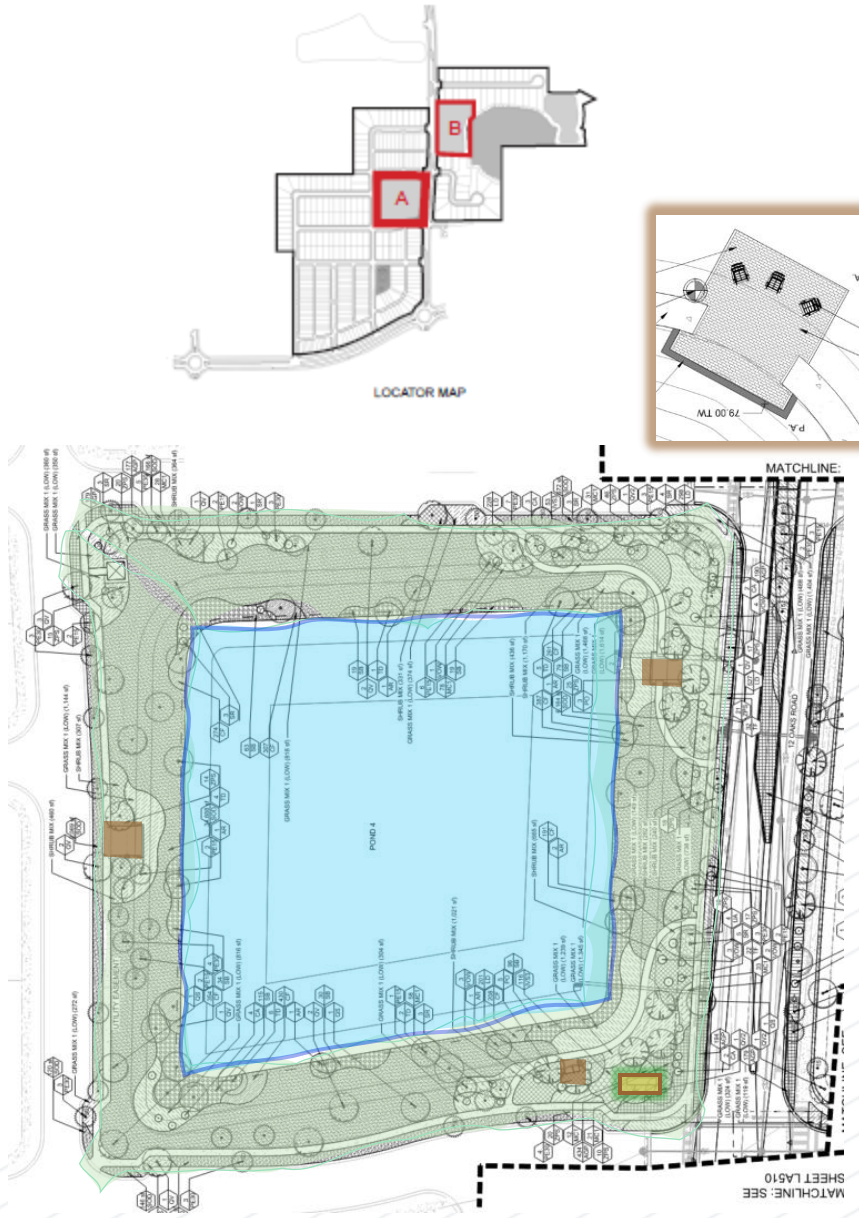

Parks & Recreation

Parks & Recreation

Park B: Stormwater Pond SW1-B

CDD Park