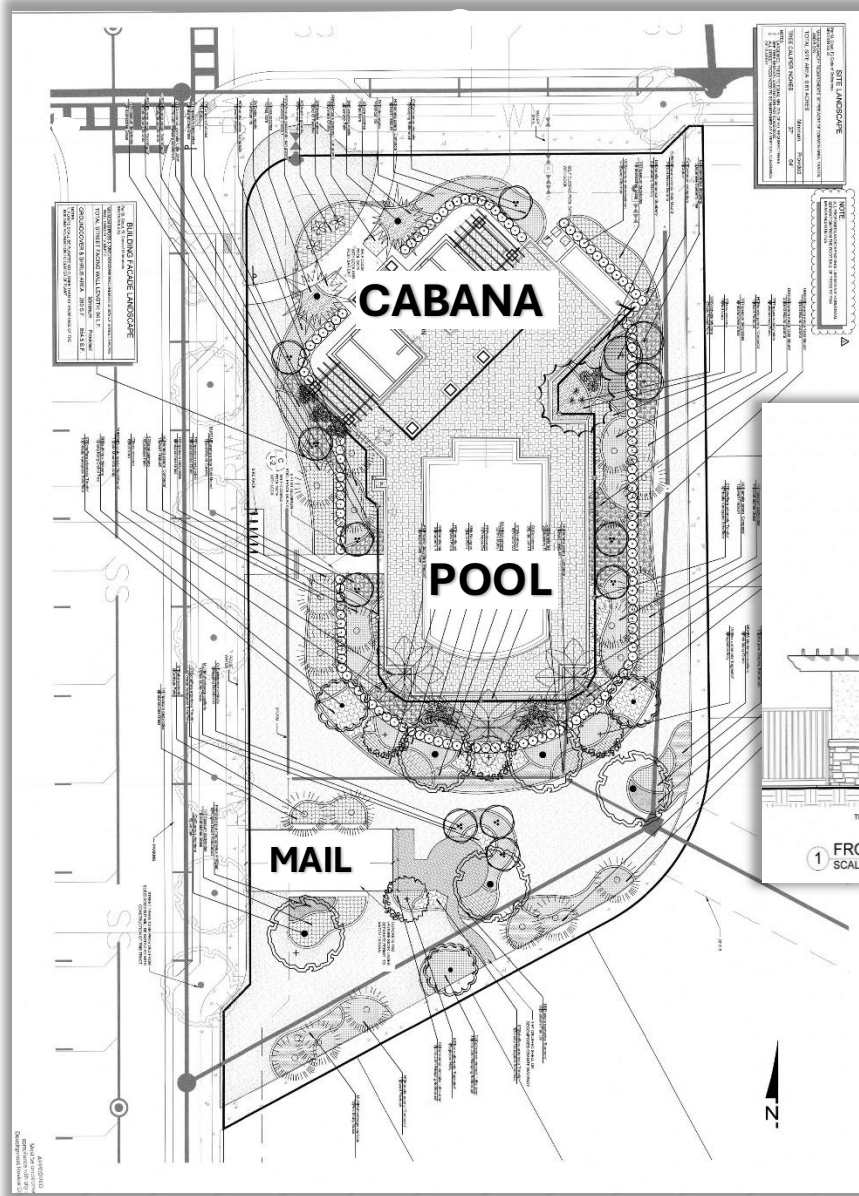

Parks & Recreation

Parks & Recreation

Park B: Stormwater Pond SW1-B

CDD Park