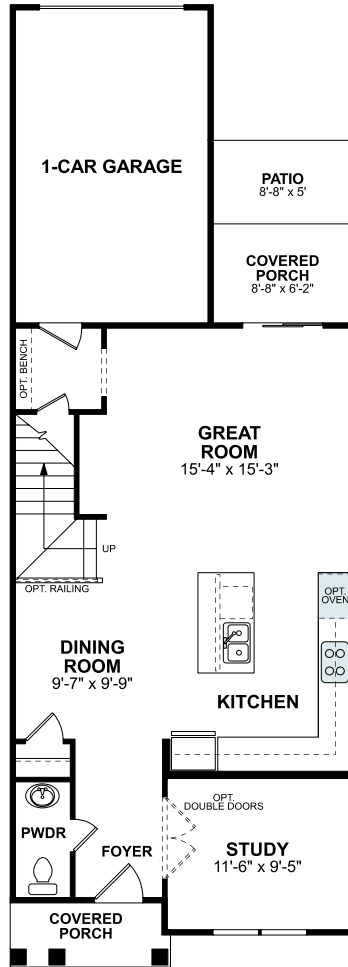

Hazelnut

First Floor

Available options for this floor:

Elevation B, Elevation C, Left End Unit, Right End Unit, Fireplace, Screened Porch, Gourmet Kitchen

Because we are constantly improving our product, we reserve the right to revise, change, and/or substitute product features, dimensions, specifications, architectural details, and designs without notice. In addition, options shown may not be available in all communities. This brochure is for illustration purposes only and is not part of a legal contract. Prices are subject to change without notice. Room dimensions are approximate and calculated from inside of partition. Please see a New Home Consultant for details. Printed 07-21. Revision: 8/13/2024

M/I HOMES

Hazelnut

Second Floor

Available options for this floor:

Elevation B, Elevation C, Deluxe Shower, Deluxe Owner's Bath

Because we are constantly improving our product, we reserve the right to revise, change, and/or substitute product features, dimensions, specifications, architectural details, and designs without notice. In addition, options shown may not be available in all communities. This brochure is for illustration purposes only and is not part of a legal contract. Prices are subject to change without notice. Room dimensions are approximate and calculated from inside of partition. Please see a New Home Consultant for details. Printed 07-21. Revision: 8/13/2024