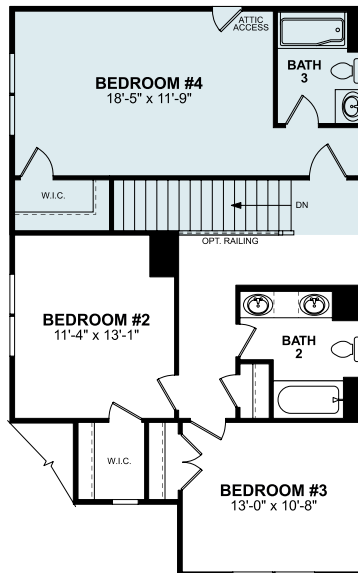

## First Floor

Available options for this floor:

Elevation B, Fireplace, Deluxe Shower, Deluxe Owner's Bath, Gourmet Kitchen, 2' Dining Room/Great Room Extension

Because we are constantly improving our product, we reserve the right to revise, change, and/or substitute product features, dimensions, specifications, architectural details, and designs without notice. In addition, options shown may not be available in all communities. This brochure is for illustration purposes only and is not part of a legal contract. Prices are subject to change without notice. Room dimensions are approximate and calculated from inside of partition. Please see a New Home Consultant for details. Printed 07-21. Revision: 7/30/2024

## Second Floor

Available options for this floor:

Bedroom #4/Bath 3, Loft, Bath 3

Because we are constantly improving our product, we reserve the right to revise, change, and/or substitute product features, dimensions, specifications, architectural details, and designs without notice. In addition, options shown may not be available in all communities. This brochure is for illustration purposes only and is not part of a legal contract. Prices are subject to change without notice. Room dimensions are approximate and calculated from inside of partition. Please see a New Home Consultant for details. Printed 07-21. Revision: 7/30/2024