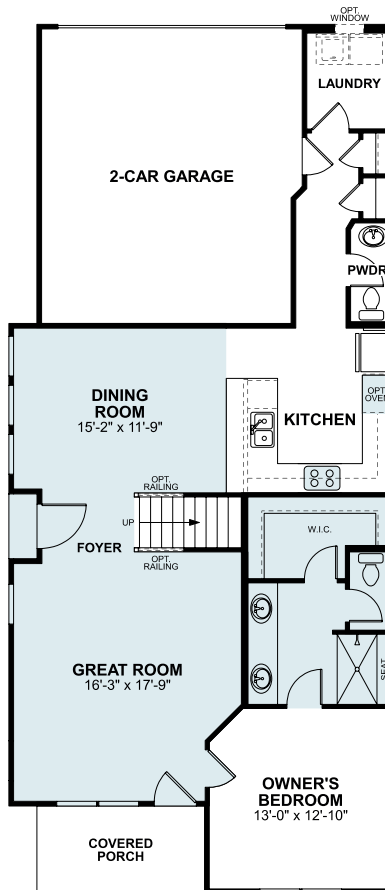

## First Floor

Available options for this floor:

Elevation B, Fireplace, Deluxe Shower, Deluxe Owner's Bath, Gourmet Kitchen, 2' Dining Room/Great Room Extension

Because we are constantly improving our product, we reserve the right to revise, change, and/or substitute product features, dimensions, specifications, architectural details, and designs without notice. In addition, options shown may not be available in all communities. This brochure is for illustration purposes only and is not part of a legal contract. Prices are subject to change without notice. Room dimensions are approximate and calculated from inside of partition. Please see a New Home Consultant for details. Printed 07-21. Revision: 7/30/2024