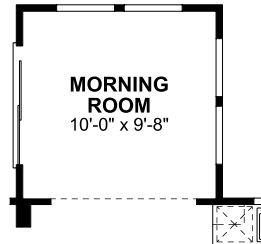

DET-PEYTON-VARIOUS PLANS-TRAILSIDE MEADOW

SECOND FLOOR

OPTIONAL DELUXE OWNER'S BATH

OPTIONAL BAY WINDOW

FIRST FLOOR

OPTIONAL MORNING ROOM