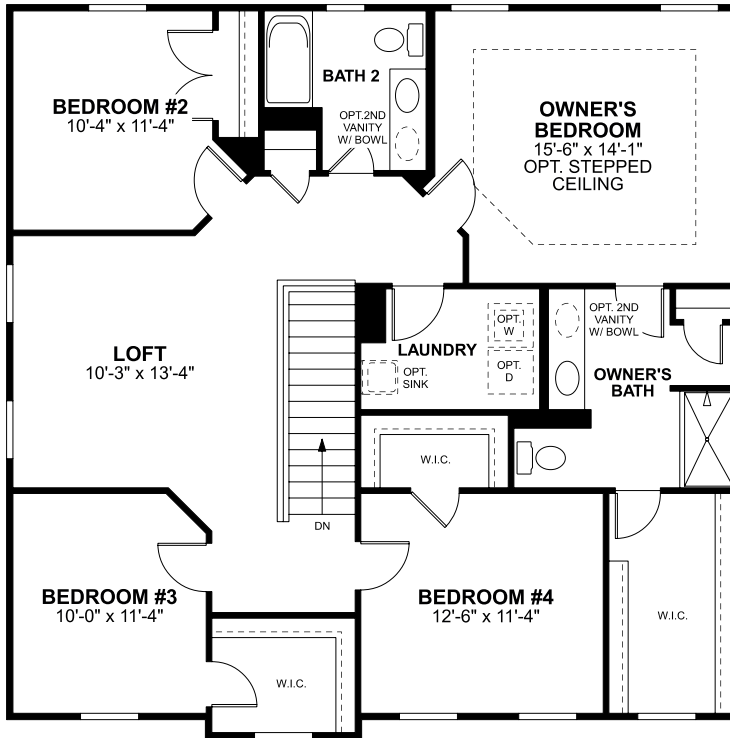

DET-PEYTON-VARIOUS PLANS-TRAILSIDE MEADOW

SECOND FLOOR

OPTIONAL DELUXE OWNER'S BATH

OPTIONAL BAY WINDOW

FIRST FLOOR

OPTIONAL MORNING ROOM