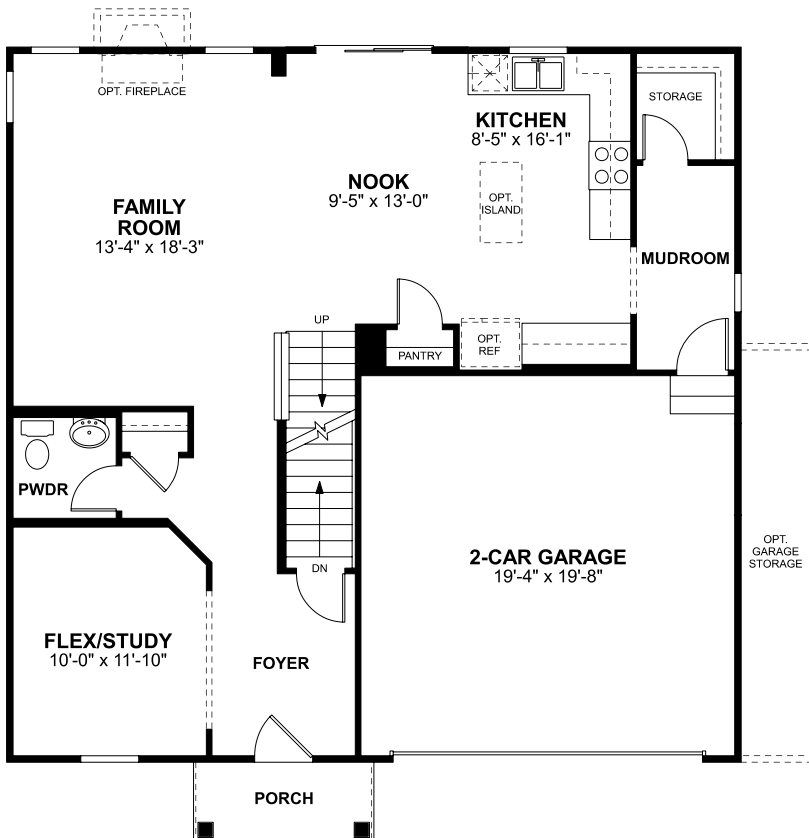

DET-PEYTON-VARIOUS PLANS-TRAILSIDE MEADOW

SECOND FLOOR

OPTIONAL DELUXE OWNER'S BATH

OPTIONAL BAY WINDOW

FIRST FLOOR

OPTIONAL MORNING ROOM